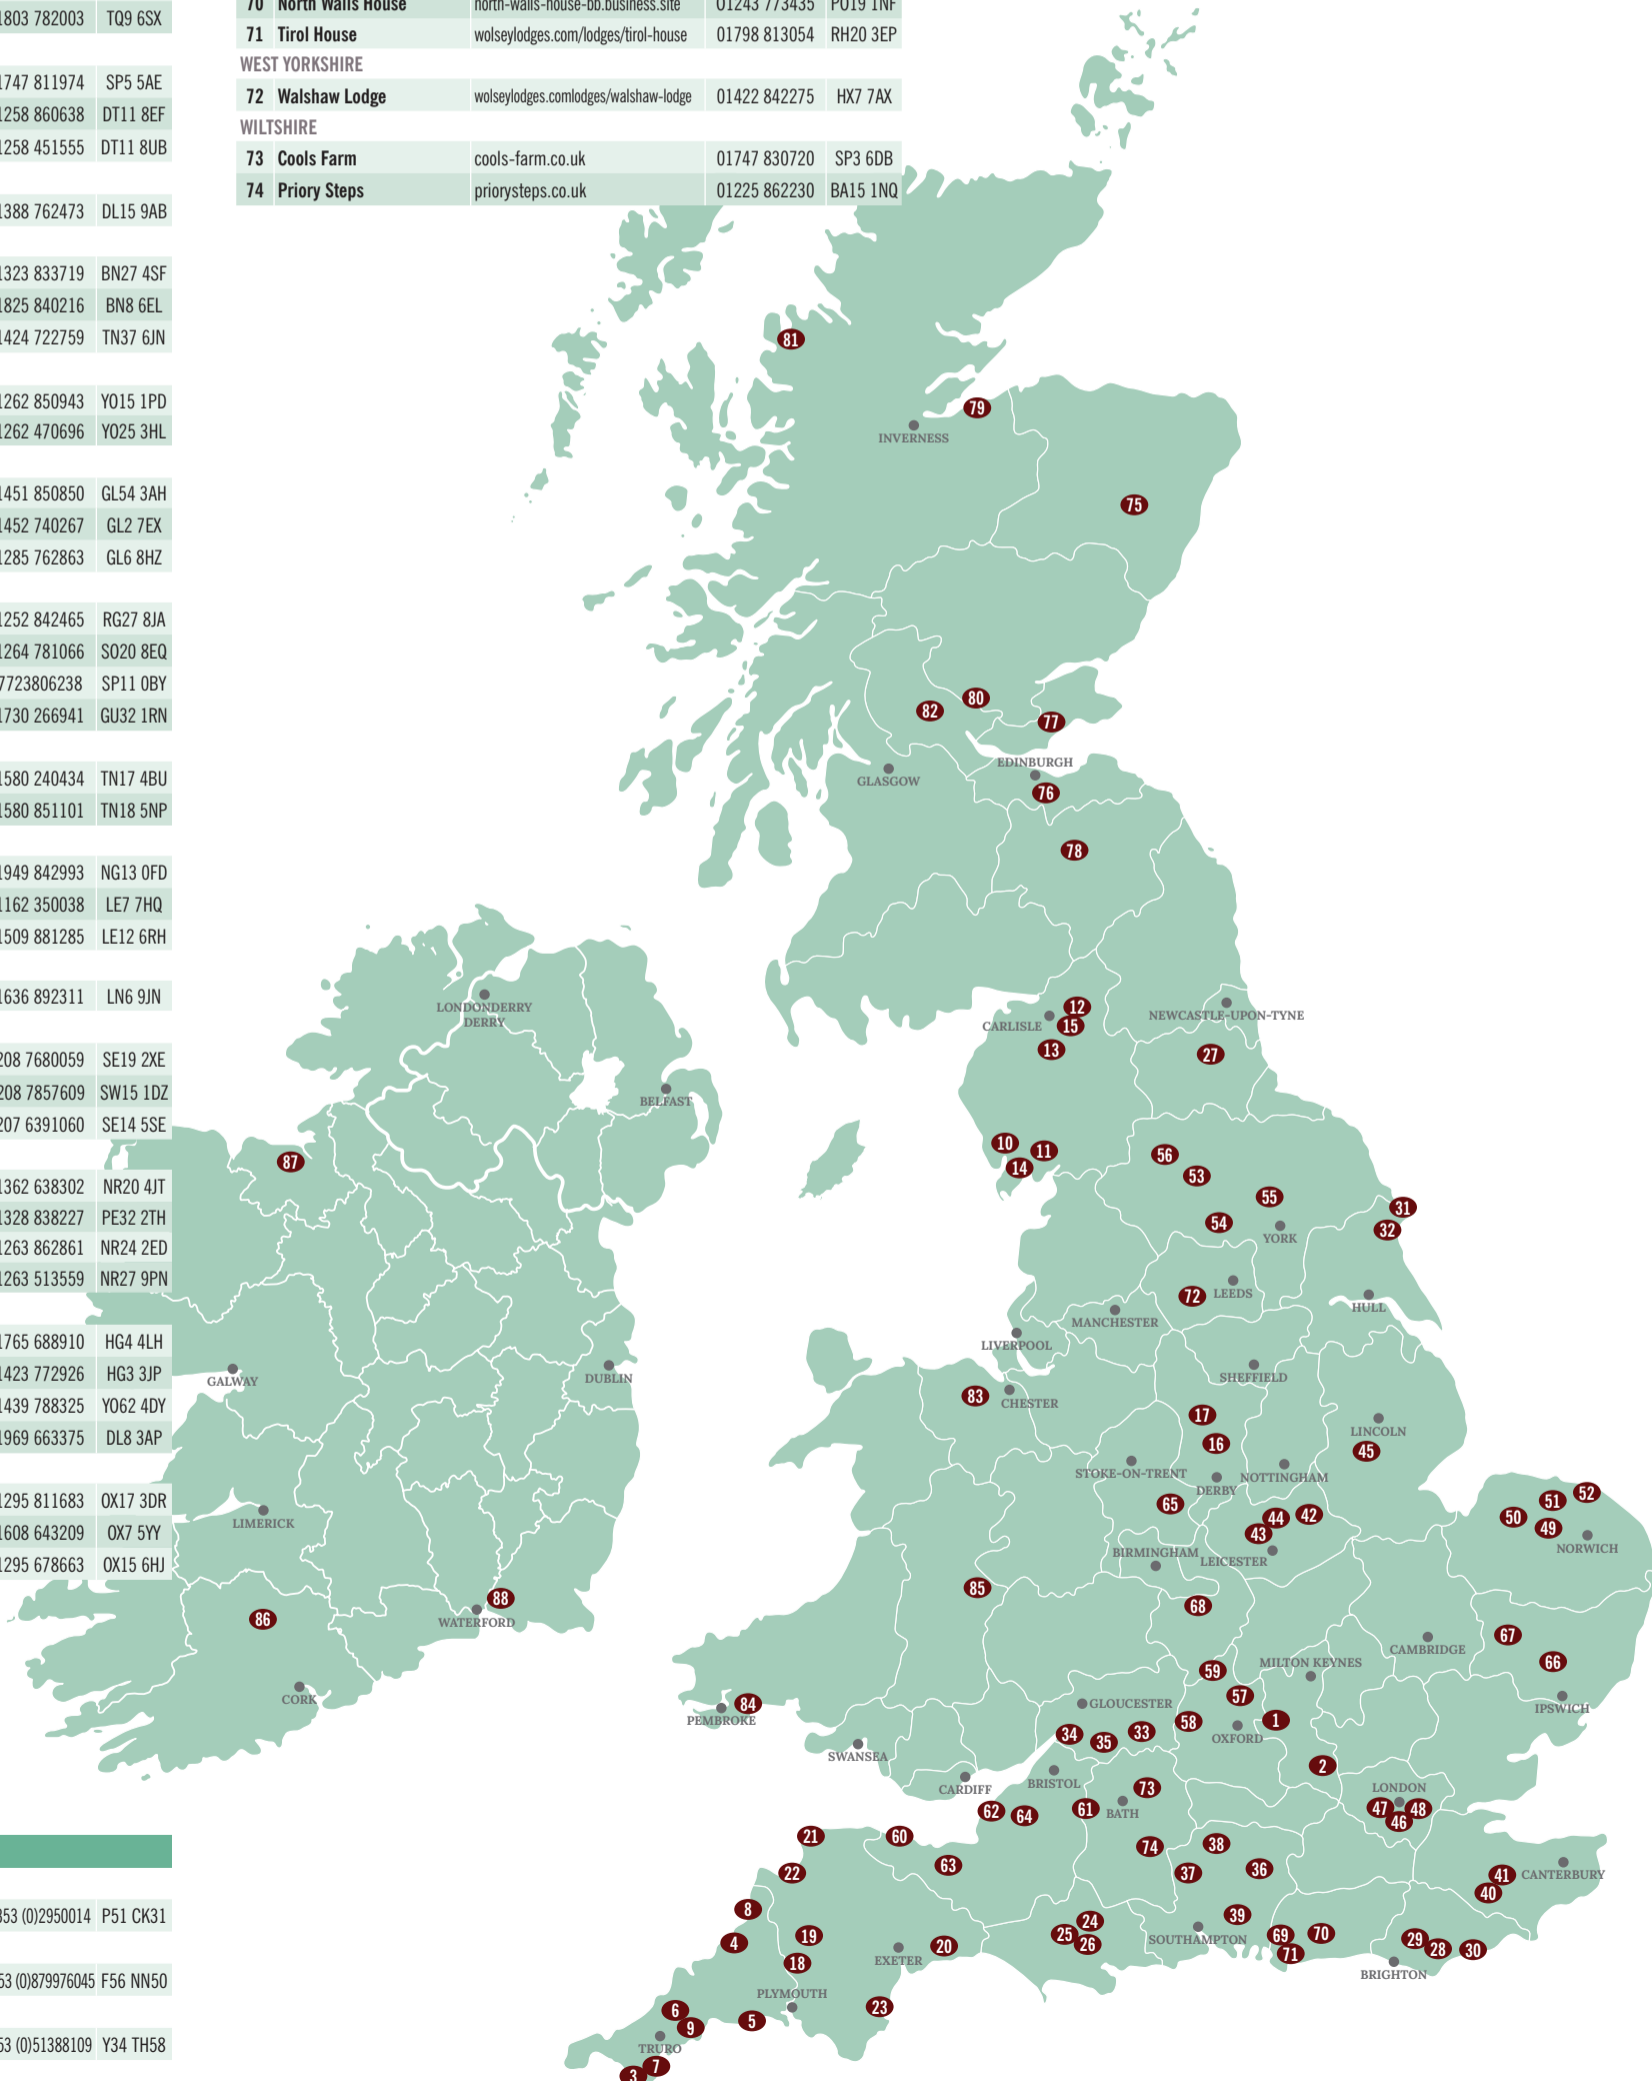

SCOTLAND				
ABERDEENSHIRE				
75	Lys-na-Greyne	lys-na-greyne.com	01339 886502	AB34 5JD
EDINBURGH				
76	Claremont House	wolseylodges.com/lodges/claremont-house	0131 6674385	EH9 2LL
FIFE				
77	Greenhead Farm	fife-bed-breakfast-glenrothes.co.uk	01592 840459	KY6 3JQ
MIDLOTHIAN				
78	Crookston House	crookstonhouse.com	01875 835661	EH38 5YS
MORAY				
79	Blervie House	blervie.com	01309 674629	IV36 2RU
PERTHSHIRE				
80	Old Kippenross	aboutscotland.com/stirling/kippenross.html	01786 824048	FK15 0LQ
ROSS-SHIRE				
81	Pool House	pool-house.co.uk	01445 781272	IV22 2LD
STIRLINGSHIRE				
82	Cardross Estate	cardrossestate.com	01877 385223	FK8 3JY
WALES				
DENBIGHSHIRE				
83	Firgrove	firgrovecountryhouse.co.uk	01824 702677	LL15 2LL
PEMBROKESHIRE				
84	Elm Grove Country House	elmgrovecountryhouse.co.uk	01834 871255	SA70 8LS
POWYS				
85	The Old Vicarage	oldvicarage-nortonrads.co.uk	01544 260038	LD8 2EN

To find out more about an individual Wolsey Lodge go to www.wolseylodges.com